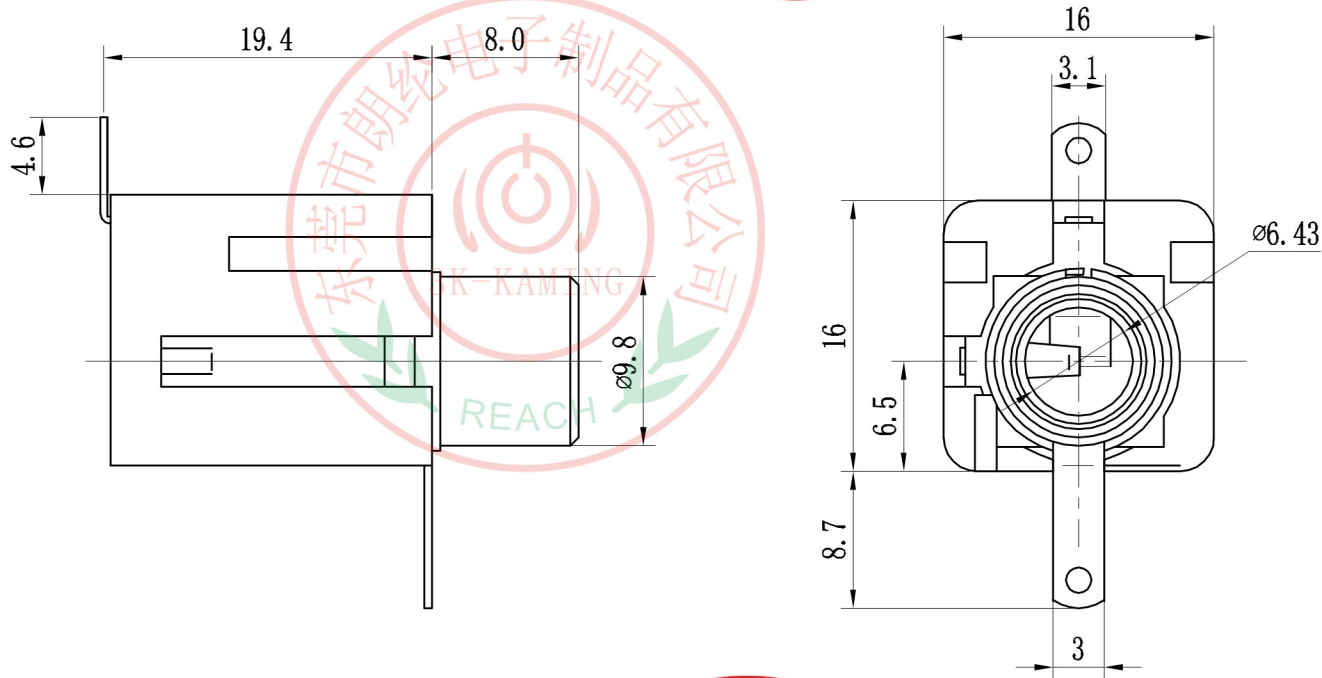

ALLOWANCE	
UNDER 3	±0.1
3 TO 6	±0.15
6 TO 15	±0.2
15 TO 50	±0.25
50 OVER	±0.3

电路图

MODEL NO: SJ6324C	ALLOWANCE:	DRAWN BY:
TYPE: 6.35 PHONE JACK	UNIT: mm	CHECKED BY:
MATERIAL NO:	SCALE:	APPROVED BY:
PROJECTION		东莞市朗纶电子制品有限公司 Dongguan langlun electronic products Co., Ltd