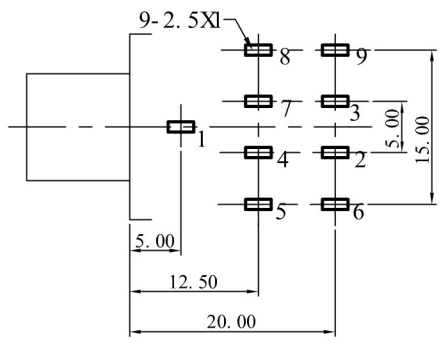

SCHMATIC

MODEL NO : SJ-6317	ALLOWANCE:	DRAWN BY:
TYPE: 6.35 PHONE JACK	UNIT: mm	CHECKED BY:
MATERIAL NO :	SCALE:	APPROVED BY:
PROJECTION	 3K-KAMING	东莞市朗纶电子制品有限公司 Dongguan langlun electronic products Co., Ltd