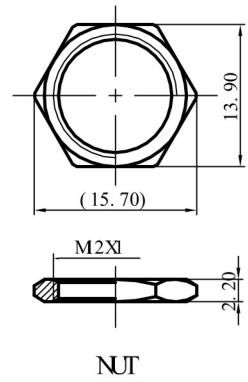

SCHMATIC

MODEL NO : SJ-6317	ALLOWANCE:	DRAWN BY:
TYPE: 6.35 PHONE JACK	UNIT: mm	CHECKED BY:
MATERIAL NO :	SCALE:	APPROVED BY:
PROJECTION	 3K-KAMING	东莞市朗纶电子制品有限公司 Dongguan langlun electronic products Co., Ltd