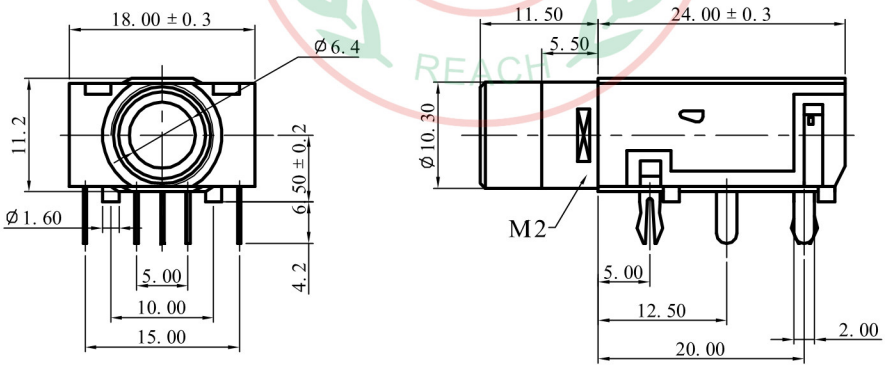

SCHMATIC

MODEL NO : SJ-6317	ALLOWANCE:	DRAWN BY:
TYPE: 6.35 PHONE JACK	UNIT: mm	CHECKED BY:
MATERIAL NO :	SCALE:	APPROVED BY:
PROJECTION	 3K-KAMING	东莞市朗纶电子制品有限公司 Dongguan langlun electronic products Co., Ltd