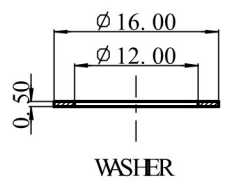

SCHMATIC

MODEL NO : SJ-6313	ALLOWANCE:	DRAWN BY:
TYPE: 6.35 PHONE JACK	UNIT: mm	CHECKED BY:
MATERIAL NO :	SCALE:	APPROVED BY:
PROJECTION		东莞市朗纶电子制品有限公司 Dongguan langlun electronic products Co., Ltd