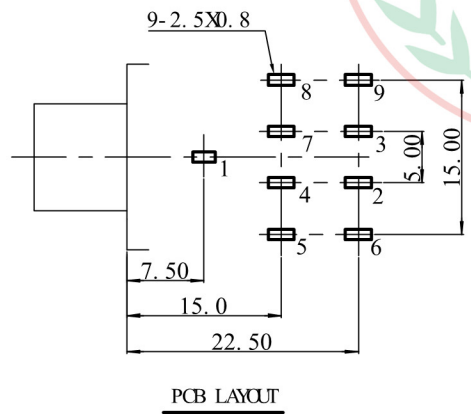

SCHMATIC

MODEL NO : SJ-6313	ALLOWANCE:	DRAWN BY:
TYPE: 6.35 PHONE JACK	UNIT: mm	CHECKED BY:
MATERIAL NO :	SCALE:	APPROVED BY:
PROJECTION		东莞市朗纶电子制品有限公司 Dongguan langlun electronic products Co., Ltd