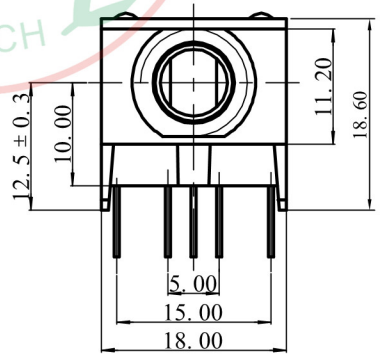

SCHMATIC

MODEL NO : SJ-6313	ALLOWANCE:	DRAWN BY:
TYPE: 6.35 PHONE JACK	UNIT: mm	CHECKED BY:
MATERIAL NO :	SCALE:	APPROVED BY:
PROJECTION		东莞市朗纶电子制品有限公司 Dongguan langlun electronic products Co., Ltd