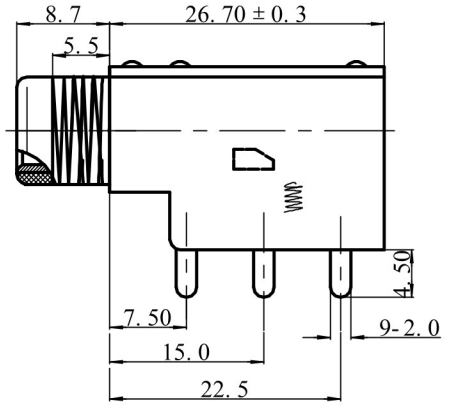

SCHMATIC

MODEL NO : SJ-6313	ALLOWANCE:	DRAWN BY:
TYPE: 6.35 PHONE JACK	UNIT: mm	CHECKED BY:
MATERIAL NO :	SCALE:	APPROVED BY:
PROJECTION		东莞市朗纶电子制品有限公司 Dongguan langlun electronic products Co., Ltd