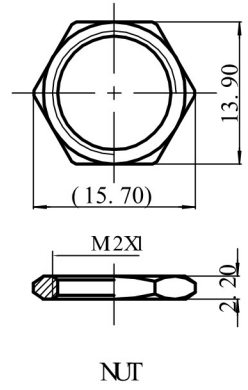

SCHMATIC

MODEL NO : SJ-6313	ALLOWANCE:	DRAWN BY:
TYPE: 6.35 PHONE JACK	UNIT: mm	CHECKED BY:
MATERIAL NO :	SCALE:	APPROVED BY:
PROJECTION		东莞市朗纶电子制品有限公司 Dongguan langlun electronic products Co., Ltd