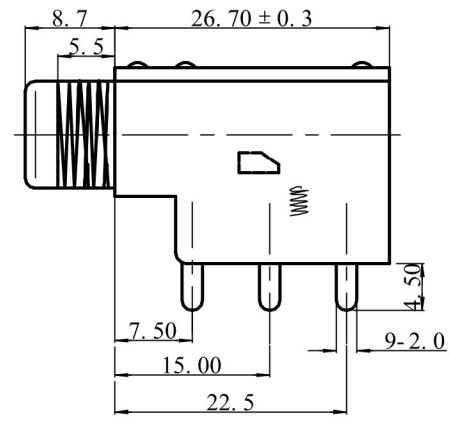

SCHEMATIC

MODEL NO : SJ-6312	ALLOWANCE:	DRAWN BY:
TYPE: 6.35 PHONE JACK	UNIT: mm	CHECKED BY:
MATERIAL NO :	SCALE:	APPROVED BY:
PROJECTION		东莞市朗纶电子制品有限公司 Dongguan langlun electronic products Co., Ltd