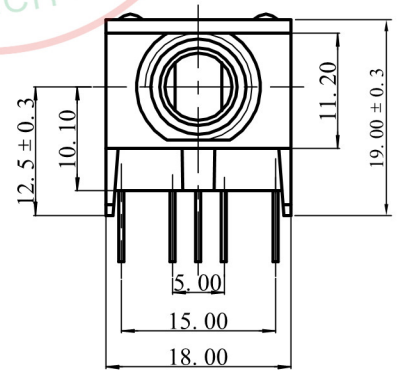

SCHEMATIC

MODEL NO : SJ-6312	ALLOWANCE:	DRAWN BY:
TYPE: 6.35 PHONE JACK	UNIT: mm	CHECKED BY:
MATERIAL NO :	SCALE:	APPROVED BY:
PROJECTION		东莞市朗纶电子制品有限公司 Dongguan langlun electronic products Co., Ltd