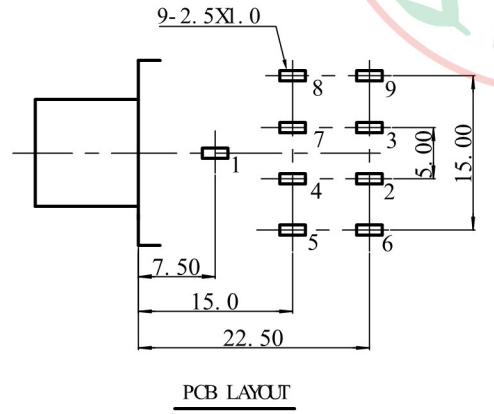

SCHEMATIC

MODEL NO : SJ-6312	ALLOWANCE:	DRAWN BY:
TYPE: 6.35 PHONE JACK	UNIT: mm	CHECKED BY:
MATERIAL NO :	SCALE:	APPROVED BY:
PROJECTION		东莞市朗纶电子制品有限公司 Dongguan langlun electronic products Co., Ltd