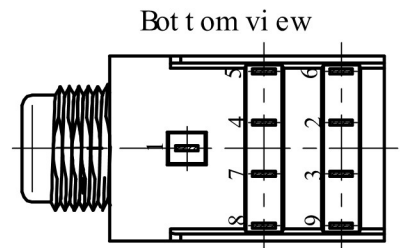

SCHEMATIC

MODEL NO : SJ-6312	ALLOWANCE:	DRAWN BY:
TYPE: 6.35 PHONE JACK	UNIT: mm	CHECKED BY:
MATERIAL NO :	SCALE:	APPROVED BY:
PROJECTION		东莞市朗纶电子制品有限公司 Dongguan langlun electronic products Co., Ltd