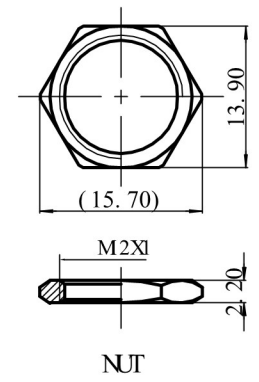

SCHEMATIC

MODEL NO : SJ-6312	ALLOWANCE:	DRAWN BY:
TYPE: 6.35 PHONE JACK	UNIT: mm	CHECKED BY:
MATERIAL NO :	SCALE:	APPROVED BY:
PROJECTION		东莞市朗纶电子制品有限公司 Dongguan langlun electronic products Co., Ltd