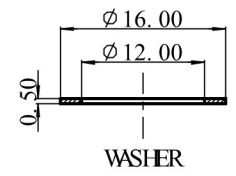

SCHEMATIC

MODEL NO : SJ-6312	ALLOWANCE:	DRAWN BY:
TYPE: 6.35 PHONE JACK	UNIT: mm	CHECKED BY:
MATERIAL NO :	SCALE:	APPROVED BY:
PROJECTION		东莞市朗纶电子制品有限公司 Dongguan langlun electronic products Co., Ltd